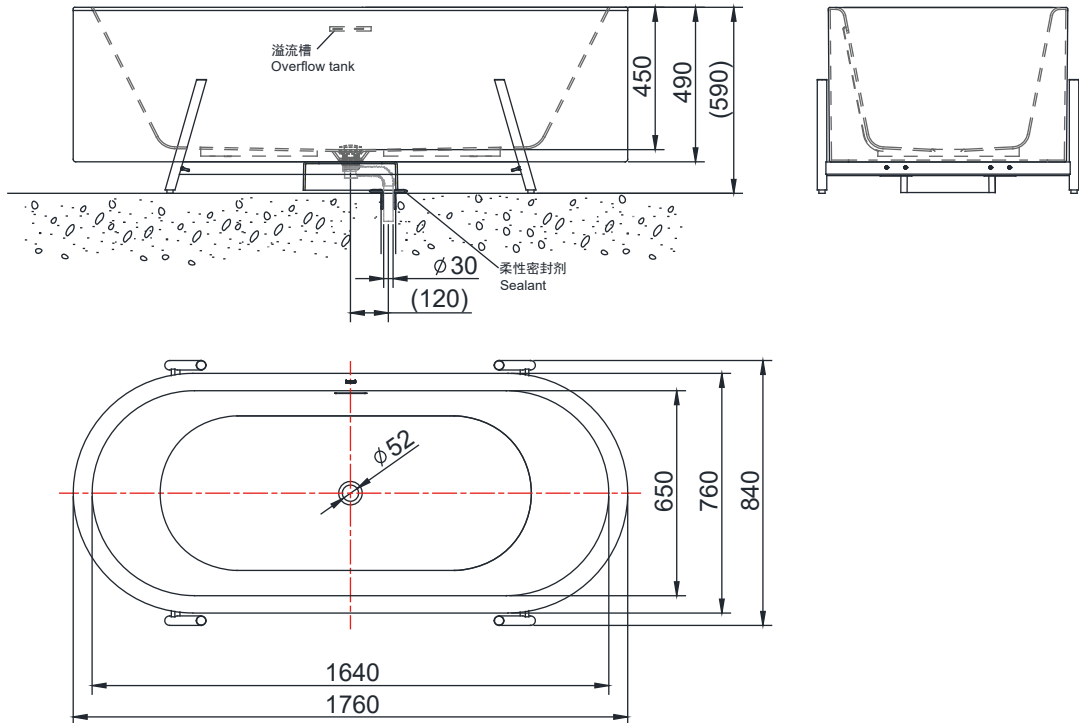

PRODUCT SPECIFICATION 产品规格书

NB25708W-1KB

1.76m Free Standing Bathtub
1.76米独立浴缸

(Rough-in Dimensions):

安装尺寸图:

(Unit): mm

单位: 毫米

(Size): 1760X840X590

尺寸: 1760X840X590

Item No. 品号	NB25708W-1KB	
Capacity 容水量	Safety volume: 240L 浴缸安全容水量: 240升	
Available Color 颜色	Black & White 黑白配	
Materials 材质	Acrylic 亚克力	
Shipping Package 运输包装	浴缸包装: L(长)1800 X W(宽) 810X H(高) 580mm (1set/1CTN 1个/1箱) G.W(毛重): 52 kg Bathtub Package: 金属架包装: L(长)1160 X W(宽) 490X H(高) 110mm (1set/1CTN 1个/1箱) G.W(毛重): 8 kg Shelf package:	

Remarks: ND9113C-2 brass pop-up and ND9106N brass tube (L=500mm) included.

备注: 包含铜质弹跳去水器ND9113C-2和铜质去水器连接管ND9106N(L=500mm)。

INNOCI reserves the right to make changes or modifications on any of its products without advance notice.
INNOCI 艺耐公司保留不事先通知便改变或修改的权利