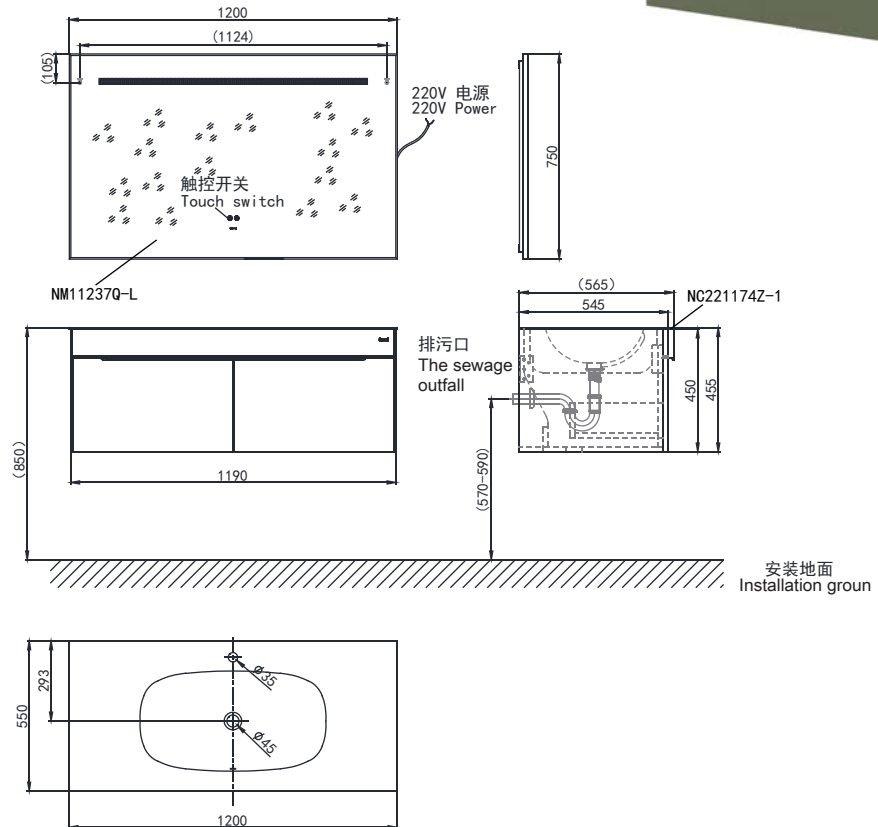

NM41237H+NC22174Z-1+NM11237Q-L

120CM Wall-hung Vanity Set
120公分挂墙浴室柜组

(Rough-in Dimensions):

安装尺寸图:

(Unit): mm

单位: 毫米

Size: 1190*545*450MM(cabinet)

1200*550*455MM(overall)

1200*750*30(mirror)

尺寸: 1190*545*450MM(柜体)

1200*550*455MM(整体)

1200*750*30(镜子)

Item No. 品号	NM41237H(Cabinet 柜体) NC22174Z-1(Basin 盆) NM11237Q-L(Mirror 镜子)
Available Color 颜色	NM41237H(Olive Green+Walnut 橄榄绿+胡桃木色)NC22174Z-1(Coffee Gold 啡金色) NM11237Q-L(Titanium Grey 钛空灰)
Materials 材质	NM41237H(Plywood 多层实木)NC22174Z-1(Aluminum alloy 铝合金) NM11237Q-L(Aluminum alloy+Glass 铝合金+玻璃)
Shipping Package 运输包装	(Cabinet 主柜)CTN/Set 箱/套:1 CTN M3/CTN 体积/箱: 0.39 M3 G.W/CTN 毛重/箱: 33.5kg (Basin 盆)CTN/Set 箱/套:1 CTN M3/CTN 体积/箱: 0.15 M3 G.W/CTN 毛重/箱: 11 kg (Mirror 镜子)CTN/Set 箱/套:1 CTN M3/CTN 体积/箱: 0.08 M3 G.W/CTN 毛重/箱: 8.6 kg
Hardware Accessories 五金配件	"Kubo" soft closing tracks "库博" 缓冲导轨
Structure of the way 结构方式	Double Drawers (Cabinet) 双抽 (主柜)
Remarks:	With installation screw accessories, Facucet and drain are not included.Mirror:Three-color light, light sources are 3000K/4500K/6000K; AC220V/50HZ,Touch Switch,Anti-fog.
备注:	柜体: 不含龙头和排杆, 含安装螺丝配件; 镜: 可三色调光, 光源分别是3000K/4500K/6000K, 电压: AC220V, 频率: 50HZ, 触摸开关,防雾。