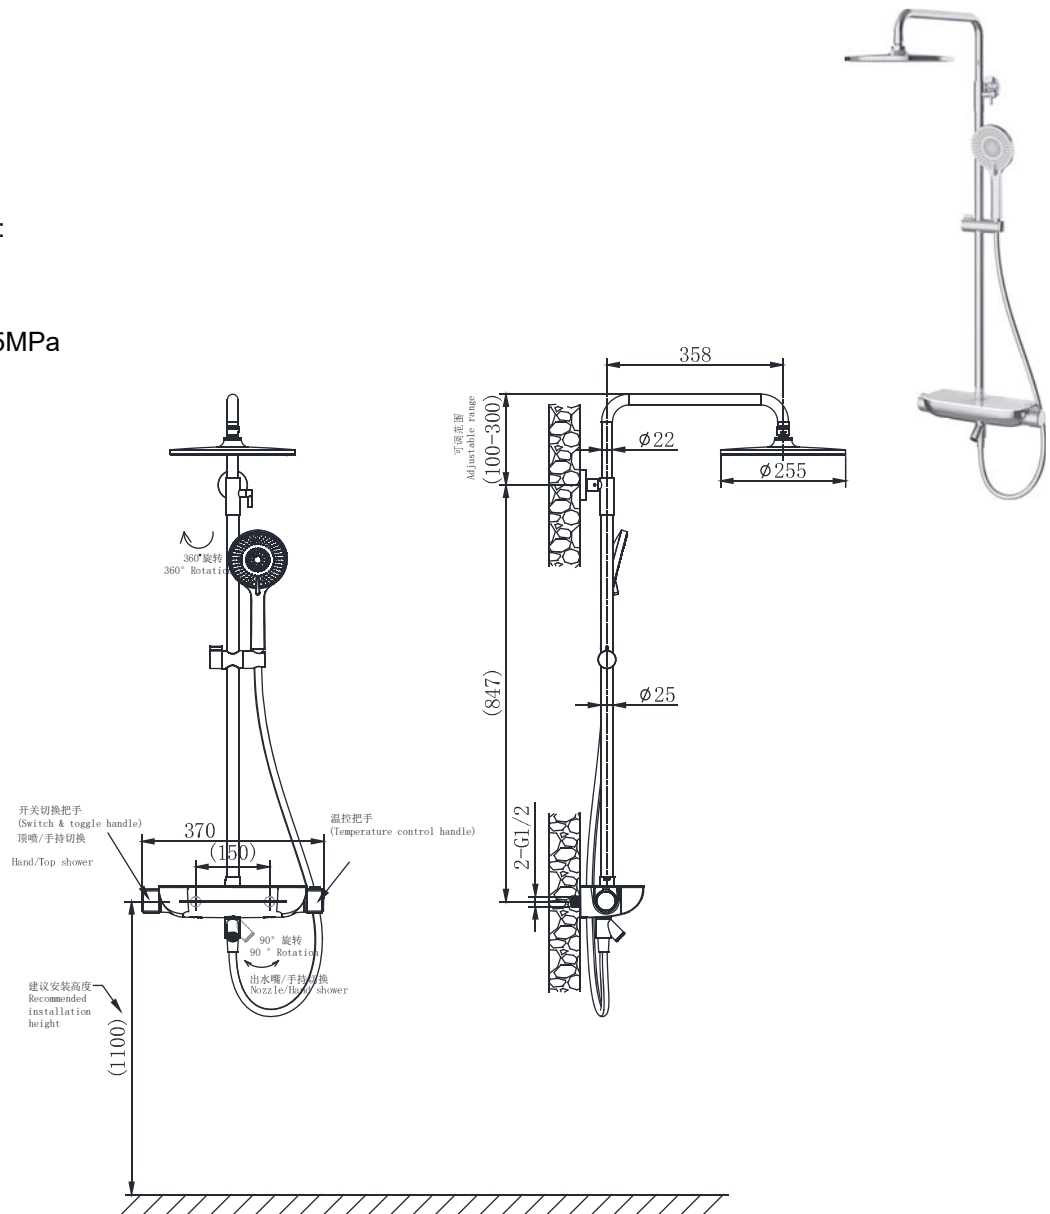

PRODUCT SPECIFICATION 产品规格书

ND2251C

Shower Column Set

淋浴柱组合

(Rough-in Dimensions):

安装尺寸图:

(Unit): mm

单位: 毫米

Pressure range: 0.1-0.5MPa

水压范围: 0.1-0.5MPa

Best to use: 0.3MPa

最优水压: 0.3MPa

Item No. 品号	ND2251C		
Available Color 颜色	Chrome 铬色		
Materials 材质	Main part:ABS+PPA 主体: ABS+PPA	Water pipe:SUS 升降管: 不锈钢	
Cartridge 阀芯	Thermostatic Cartridge 恒温阀芯		
Aerator 起泡器	Ordinary 普通		
Shipping Package 运输包装	Set/CTN: 3 Set 套/箱: 3套	M ³ /CTN: 0.17 M ³ 体积/箱: 0.17 M ³	G.W/CTN: 15.2 kg 毛重/箱: 15.2 kg

Remarks: Including faucet body, Standard 10" ABS shower head, ABS hand-held shower and 1.5m PVC shower hose.

备注: 含龙头主体, 标配手握花洒(ABS), 10寸顶花洒(ABS), L=1500mm 银色软管(PVC)。

INNOCI reserves the right to make changes or modifications on any of its products without advance notice.
INNOCI 艺耐公司保留不事先通知便改变或修改的权利