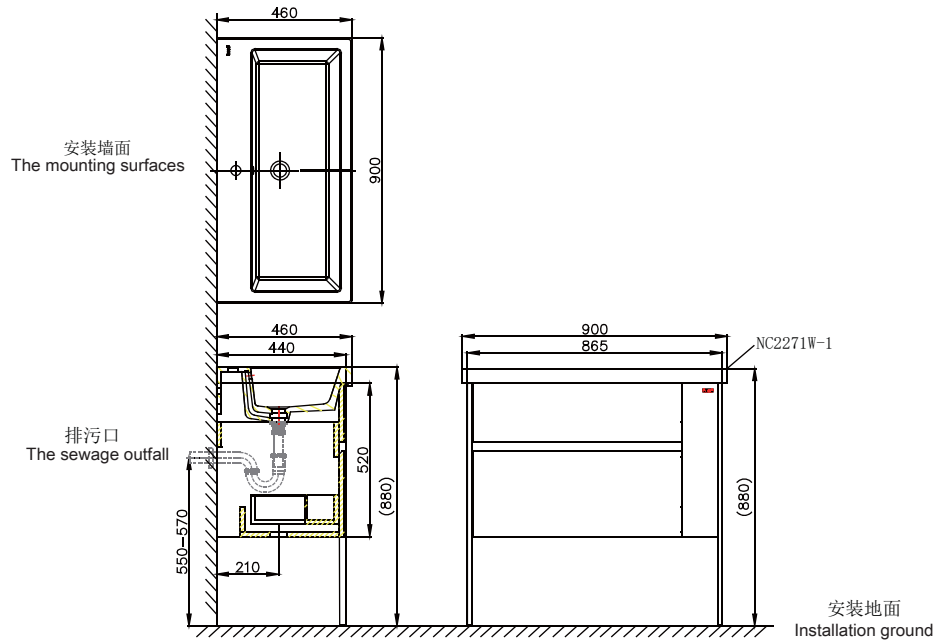

NM39021A+NC2271W-1

90CM Floor Standing Vanity

90公分落地浴室柜

(Rough-in Dimensions):

安装尺寸图:

(Unit): mm

单位: 毫米

Size: 865*440*820MM (cabinet)

900*460*880MM (overall)

尺寸: 865*440*820MM (柜体)

900*460*880MM (整体)

Item No. 品号	NM39021A (Cabinet 柜体) +NC2271W-1 (Basin 盆)
Available Color 颜色	NM39021A (Gray 伦敦灰) NC2271W-1(White 白色)
Materials 材质	NM39021A(Plywood 多层实木) NC2271W-1 (Vitreous China 陶瓷)
Shipping Package 运输包装	CTN/Set: 1 CTN M3/CTN: 0.26 M3 G.W/CTN: 27.5kg 箱/套: 1 箱 体积/箱: 0.26 M3 毛重/箱: 27.5kg
Hardware Accessories 五金配件	"kubo" soft closing tracks “库博”缓冲导轨
Structure of the way 结构方式	Left (single draw)+Right (Storage compartment) 左 (单抽) +右 (置物格)