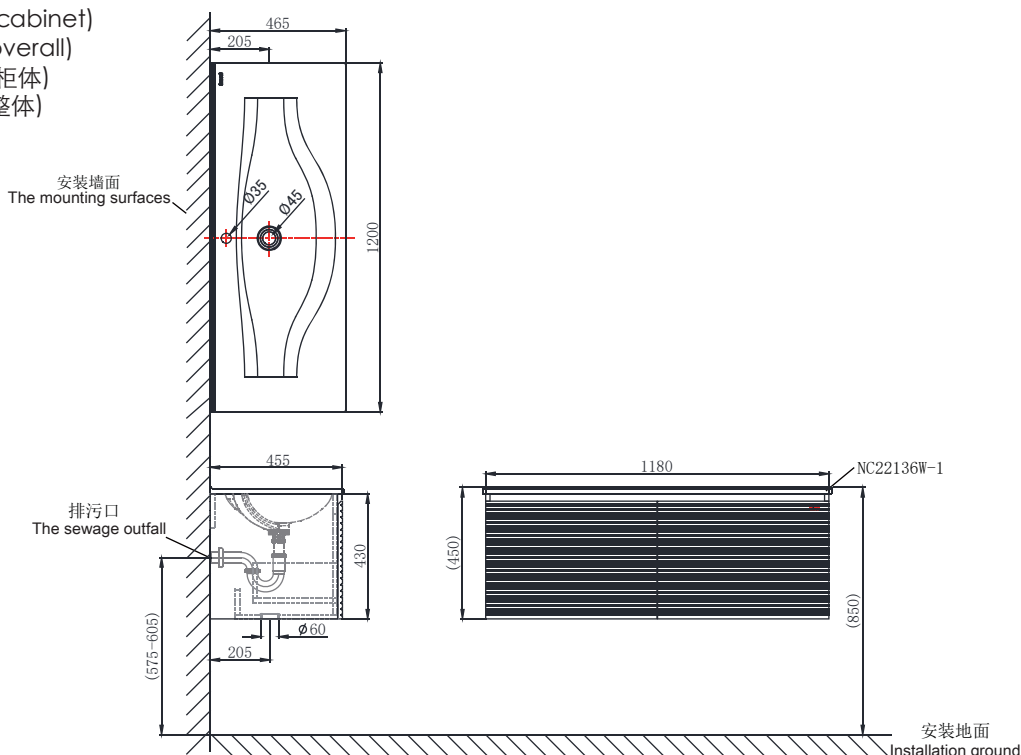

PRODUCT SPECIFICATION 产品规格书

NM411805B+NC22136W-1

120CM Wall-hung Vanity
120公分挂墙浴室柜

(Rough-in Dimensions):

安装尺寸图:

(Unit): mm

单位: 毫米

Size: 1180*455*430MM(cabinet)

1200*465*450MM(overall)

尺寸: 1180*455*430MM(柜体)

1200*465*450MM(整体)

Item No. 品号	NM411805B (Cabinet 柜体) +NC22136W-1 (Basin 盆)
Available Color 颜色	NM411805B (Canadian gray 加拿大灰色) NC22136W-1(White 白色)
Materials 材质	NM411805B (Plywood 多层实木) NC22136W-1 (Vitreous China 陶瓷)
Shipping Package 运输包装	CTN/Set: 1 CTN M3/CTN: 0.33 M3 G.W/CTN: 33.5kg 箱/套: 1 箱 体积/箱:0.33 M3 毛重/箱: 33.5kg
Hardware Accessories 五金配件	"DTC" soft closing tracks "东泰" 骑马抽缓冲导轨
Structure of the way 结构方式	Double Drawers (cabinet) 双抽 (主柜)

Remarks: Facucet and drain are not included.Optinal removable metal legs NP12206K,NP12208K and NP12205K
备注: 不含龙头和排杆, 自由选配NP12206K和NP12208K和NP12205K金属脚

INNOCI reserves the right to make changes or modifications on any of its products without advance notice.
INNOCI 艺耐公司保留不事先通知便改变或修改的权利