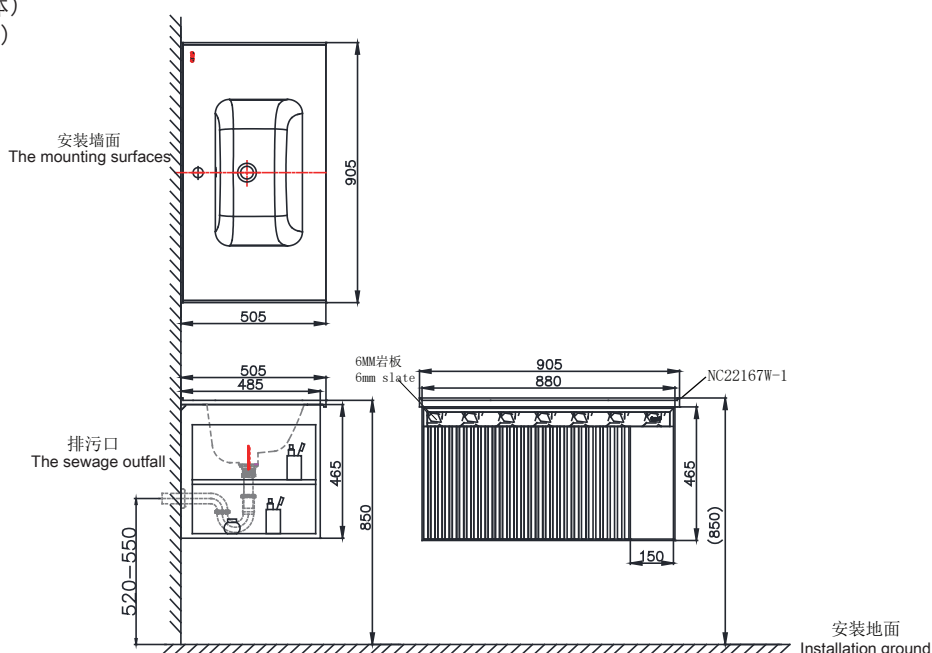

NM49023ZN-R+NC22167W-1

90CM Wall bathroom cabinet
90公分挂墙浴室柜

(Rough-in Dimensions):

安装尺寸图:

(Unit): mm

单位: 毫米

Size:880*485*465MM(cabinet)

905*505*495MM(overall)

尺寸:880*485*465MM (柜体)

905*505*495MM(整体)

Item No. 品号	NM49023ZN-R (Cabinet 柜体) +NC22167W-1 (Basin 盆)
Available Color 颜色	NM49023ZN-R (Brown 棕色) NC22167W-1(White 白色)
Materials 材质	NM49023ZN-R(Veneer 多层实木) NC22167W-1 (Vitreous China 陶瓷)
Shipping Package 运输包装	CTN/Set: 1 CTN M3/CTN: 0.26 M3 G.W/CTN: 23.5kg 箱/套: 1 箱 体积/箱:0.26 M3 毛重/箱: 23.5kg
Hardware Accessories 五金配件	"DTC"soft closing tracks "东泰" 缓冲导轨
Structure of the way 结构方式	Left (single draw)+Right(Storage compartment) 左 (单抽) +右(置物格)
Remarks: Faucet and drainage not included.Containing plastic container 备注: 不含龙头和排杆,含塑料置物盒	