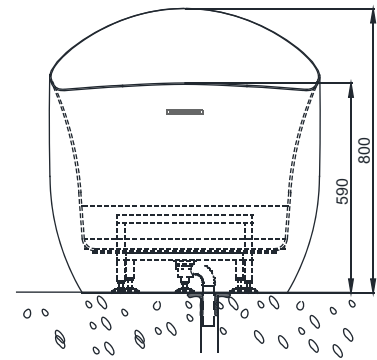

PRODUCT SPECIFICATION 产品规格书

NB25303W-1

1.3m Free Standing Bathtub (White)
1.3米独立浴缸 (亮光色)

(Rough-in Dimensions):

安装尺寸图:

(Unit): mm

单位: 毫米

(Size): 1313X795X800

尺寸: 1313X795X800

Item No. 品号	NB25303W-1
Capacity 容水量	Safety volume: 186 L 浴缸安全容水量: 186 升
Available Color 颜色	White 亮光白色
Materials 材质	Acrylic 亚克力
Shipping Package 运输包装	浴缸包装 (蜂窝纸箱): (长)1365 X(宽) 845X(高) 855mm, 1个/1箱, 毛重: 35 kg。 Bathtub Package(Corrugated carton): (L)1365 X (W) 845X (H)855mm, 1set/1CTN,G.W: 35 kg.

Remarks: With overflow function, Contains chrome brass press bath drain, chrome overflow grooves and plastic drain pipe. (L=400-1000mm)

备注: 带溢流功能, 包含铬色铜质弹跳去水器, 铬色溢流槽装饰条和塑料排污管 (L=400-1000mm)。

INNOCI reserves the right to make changes or modifications on any of its products without advance notice.
INNOCI 艺耐公司保留不事先通知便改变或修改的权利