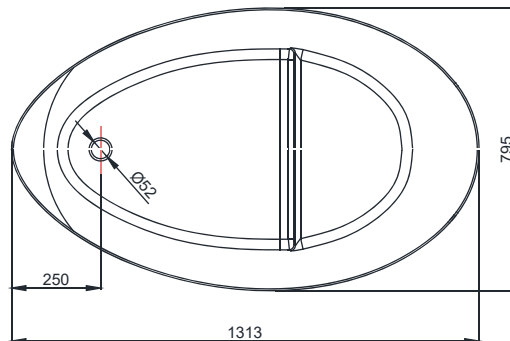

PRODUCT SPECIFICATION 产品规格书

NB25303W-1

1.3m Free Standing Bathtub (White)
1.3米独立浴缸 (亮光色)

(Rough-in Dimensions):

安装尺寸图:

(Unit): mm

单位: 毫米

(Size): 1313X795X800

尺寸: 1313X795X800

Item No. 品号	NB25303W-1
Capacity 容水量	Safety volume: 186 L 浴缸安全容水量: 186 升
Available Color 颜色	White 亮光白色
Materials 材质	Acrylic 亚克力
Shipping Package 运输包装	浴缸包装 (蜂窝纸箱): (长)1365 X(宽) 845X(高) 855mm, 1个/1箱, 毛重: 35 kg。 Bathtub Package(Corrugated carton): (L)1365 X (W) 845X (H)855mm, 1set/1CTN,G.W: 35 kg.

Remarks: With overflow function, Contains chrome brass press bath drain, chrome overflow grooves and plastic drain pipe. (L=400-1000mm)

备注: 带溢流功能, 包含铬色铜质弹跳去水器, 铬色溢流槽装饰条和塑料排污管 (L=400-1000mm)。

INNOCI reserves the right to make changes or modifications on any of its products without advance notice.
INNOCI 艺耐公司保留不事先通知便改变或修改的权利