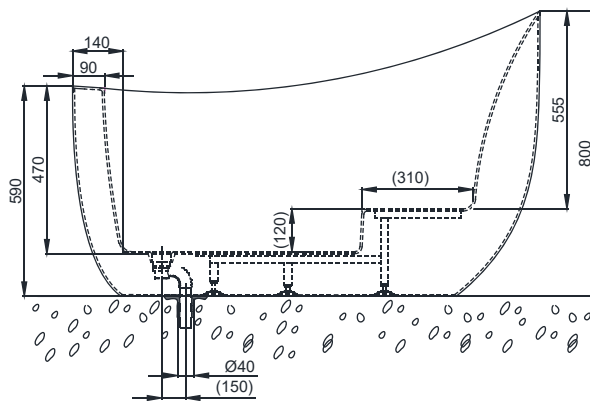

PRODUCT SPECIFICATION 产品规格书

NB25303W-1

1.3m Free Standing Bathtub (White)
1.3米独立浴缸 (亮光色)

(Rough-in Dimensions):

安装尺寸图:

(Unit): mm

单位: 毫米

(Size): 1313X795X800

尺寸: 1313X795X800

Item No. 品号	NB25303W-1
Capacity 容水量	Safety volume: 186 L 浴缸安全容水量: 186 升
Available Color 颜色	White 亮光白色
Materials 材质	Acrylic 亚克力
Shipping Package 运输包装	浴缸包装 (蜂窝纸箱): (长)1365 X(宽) 845X(高) 855mm, 1个/1箱, 毛重: 35 kg。 Bathtub Package(Corrugated carton): (L)1365 X (W) 845X (H)855mm, 1set/1CTN,G.W: 35 kg.

Remarks: With overflow function, Contains chrome brass press bath drain, chrome overflow grooves and plastic drain pipe. (L=400-1000mm)

备注: 带溢流功能, 包含铬色铜质弹跳去水器, 铬色溢流槽装饰条和塑料排污管 (L=400-1000mm)。

INNOCI reserves the right to make changes or modifications on any of its products without advance notice.
INNOCI 艺耐公司保留不事先通知便改变或修改的权利