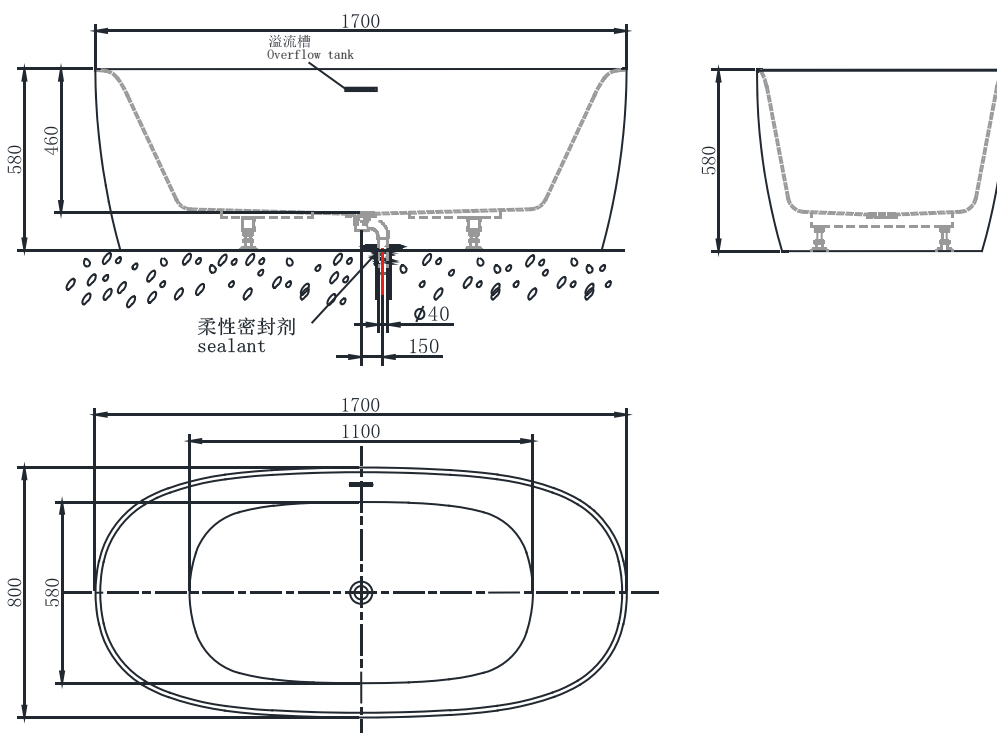

PRODUCT SPECIFICATION 产品规格书

NB25713TW-1W

1.7m Free Standing Bathtub (White)
1.7米独立浴缸 (亮光白)

(Rough-in Dimensions):

安装尺寸图:

(Unit): mm

单位: 毫米

(Size): 1700X800X580

尺寸: 1700X800X580

Item No. 品号	NB25713TW-1W
Capacity 容水量	Safety volume: 298L 浴缸安全容水量: 298升
Available Color 颜色	White 亮光白色
Materials 材质	Acrylic 亚克力
Shipping Package 运输包装	浴缸包装 (蜂窝纸箱) : (长)1775 X(宽) 875X(高) 640mm, 1个/1箱, 毛重: 56 kg。 Bathtub Package(Honeycomb carton): (L)1775 X (W) 875X (H)640mm,1set/1CTN,G.W: 56 kg.

Remarks: With overflow function, Contains chrome copper press bath drain, chrome overflow grooves and plastic drain pipe. (L=400-1000mm)

备注: 带溢流功能, 包含铬色铜质弹跳去水器, 铬色溢流槽装饰条和塑料排污管 (L=400-1000mm)。

INNOCI reserves the right to make changes or modifications on any of its products without advance notice.
INNOCI 艺耐公司保留不事先通知便改变或修改的权利