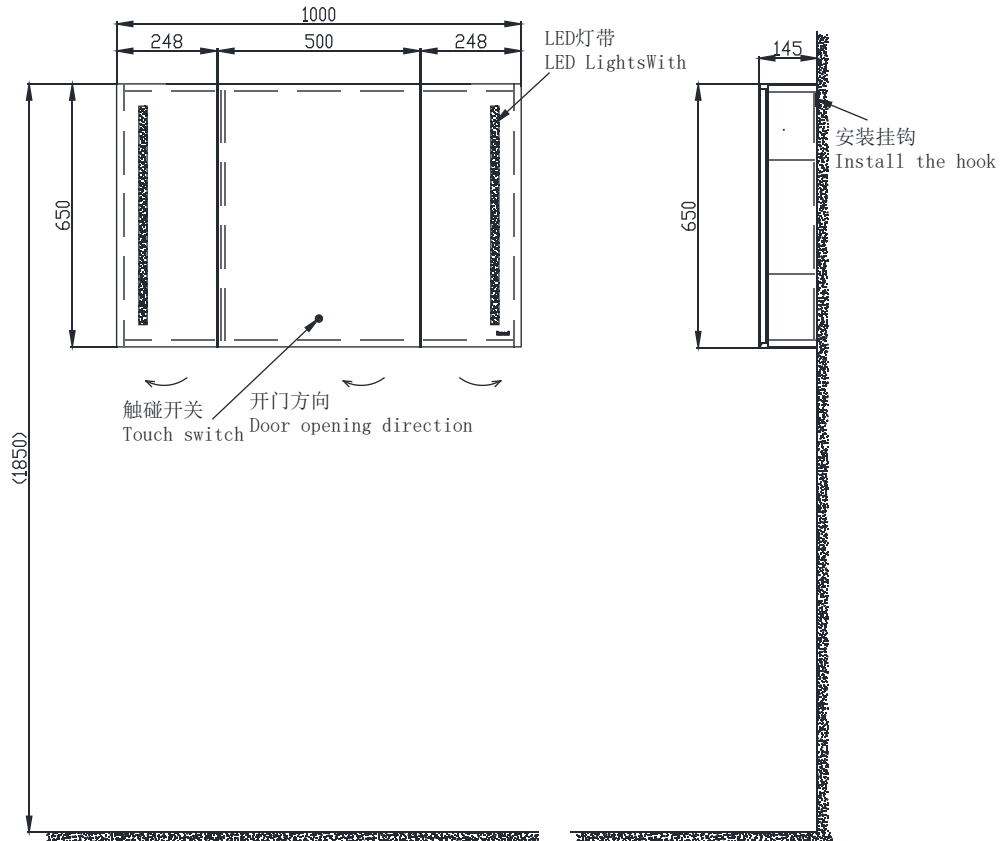

PRODUCT SPECIFICATION 产品规格书

NM210006A-L

Three-door Mirror Cabinet with LED
LED方型三门镜柜

(Rough-in Dimensions):

安装尺寸图:

(Unit): mm

单位: 毫米

Size: 1000*650*145mm

尺寸: 1000*650*145mm

Item No. 品号	NM210006A-L		
Available Color 颜色	Space Gray 深空灰		
Materials 材质	3mm thickness glass, Aluminum, ABS 3mm镜子, 铝材, ABS		
Shipping Package 运输包装	CTN/Set: 1 CTN 箱/套: 1 箱	M ³ /CTN: 0.19 M ³ 体积/箱: 0.19 M ³	G.W/CTN: 23 kg 毛重/箱: 23 kg
Hardware Accessories (hinge) 五金配件(铰链)	304 soft closing door hinges 304 缓冲铰链		
Certification is introduced 认证介绍 (电器)	IP44 certification IP44 认证		
Function is introduced 功能介绍	LED function LED 功能	Triple door 三开门	
Remarks: Height-adjustable glass shelf, White light, Voltage: AC220V; Frequency: 50HZ; Touch switch. 备注: 可调节镜柜内玻璃层高度, 白光光源, 电压: AC220V, 频率: 50HZ; 触碰开关。			