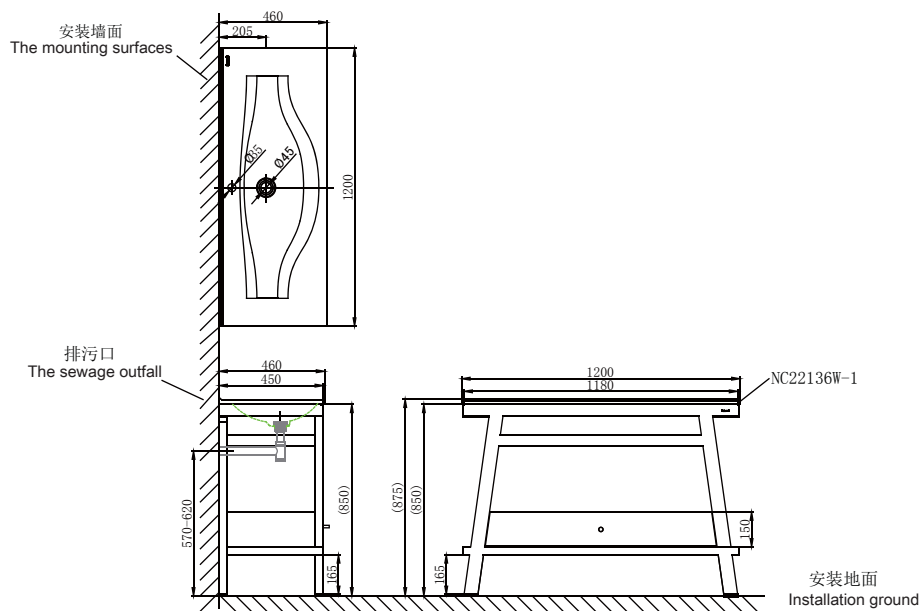

NM312002Z+NC22136W-1

120CM Floor Standing Vanity
120公分落地浴室柜

(Rough-in Dimensions):

安装尺寸图:

(Unit): mm

单位: 毫米

Size:1180*450*850MM(cabinet)

1200*460*875MM(overall)

尺寸:1180*450*850MM (柜体)

1200*460*875MM(整体)

Item No. 品号	NM312002Z (Cabinet 柜体) +NC22136W-1 (Basin 盆)	
Available Color 颜色	NM312002Z (Brown 棕色) NC22136W-1 (White 白色)	
Materials 材质	NM312002Z (Bend willow 水曲柳) NC22136W-1(Vitreous China)	
Shipping Package 运输包装	CTN/Set: 1 CTN 箱/套: 1 箱	M3/CTN: 0.55 M3 体积/箱:0.55 M3
Hardware Accessories 五金配件	"Blum" soft closing tracks "百隆" 缓冲导轨	Black handle 黑色拉手
Structure of the way 结构方式	Single drawer 单抽屉	
Remarks: Faucet and drainage not included. 备注: 不含龙头和排杆,		