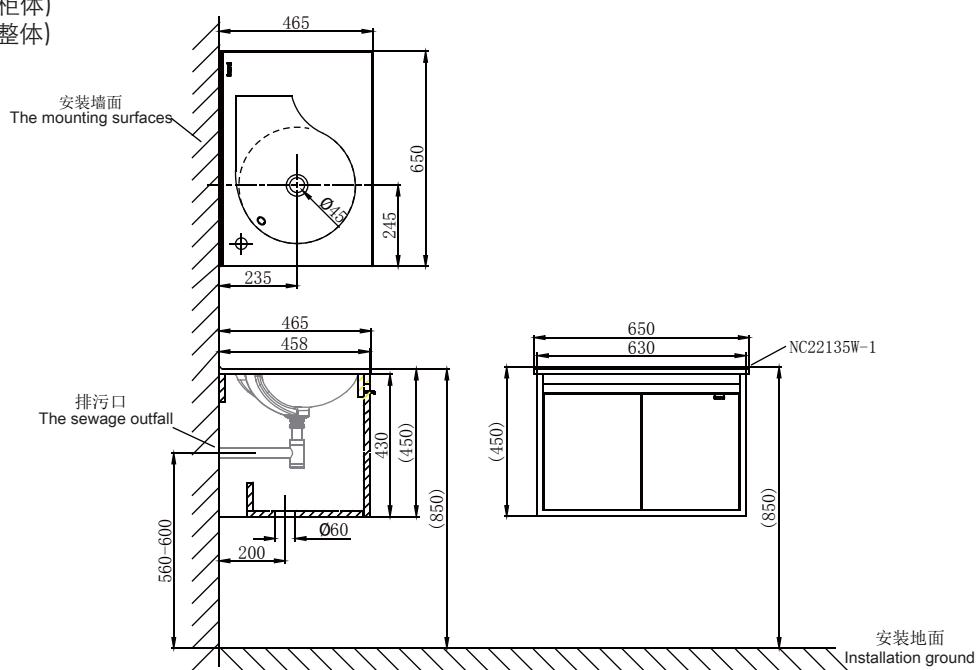

PRODUCT SPECIFICATION 产品规格书

NM46302Y+NC22135W-1

65CM Wall-hung Vanity
65公分挂墙浴室柜

(Rough-in Dimensions):

安装尺寸图:

(Unit): mm

单位: 毫米

Size: 630*458*430MM(cabinet)

650*465*450MM(overall)

尺寸: 630*458*430MM(柜体)

650*465*450MM(整体)

Item No. 品号	NM46302Y (Cabinet 柜体) +NC22135W-1 (Basin 盆)
Available Color 颜色	NM46302Y (Classical red oak 古典红橡色) NC22135W-1(White 白色)
Materials 材质	NM46302Y(Plywood 多层实木) NC22135W-1 (Vitreous China 陶瓷)
Shipping Package 运输包装	CTN/Set: 1 CTN M3/CTN: 0.17 M3 G.W/CTN: 13.5kg 箱/套: 1 箱 体积/箱: 0.17 M3 毛重/箱: 13.5kg
Hardware Accessories 五金配件	SUS304 quick release soft closing door hinges 304快拆缓冲门铰链
Structure of the way 结构方式	Double doors 对开门
Remarks: Faucet and drainage not included. Free selection of NP12206K and NP12208K and NP12205K metal feet 备注: 不含龙头和排杆, 自由选配NP12206K和NP12208K和NP12205K金属脚	