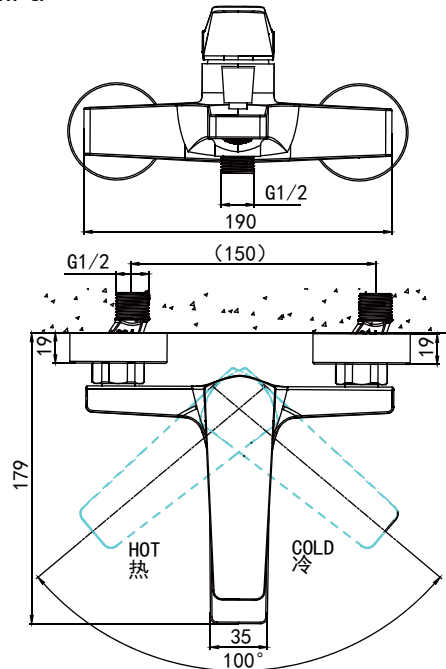

PRODUCT SPECIFICATION 产品规格书

NF65464BG-01

Single handle wall-mount bath shower Faucet

单把挂墙浴缸淋浴龙头本体组

(Rough-in Dimensions):

安装尺寸图:

(Unit): mm

单位: 毫米

Pressure range: 0.1-0.5MPa

水压范围: 0.1-0.5MPa

Best to use: 0.3MPa

最优水压: 0.3MPa

Item No. 品号	NF65464BG-01		
Available Color 颜色	Gold Sand 流沙金		
Materials 材质	Brass 铜		
Cartridge 阀芯	Φ35 ceramic cartridge Ø35陶瓷阀芯		
Aerator 起泡器	Neoperl 纽珀		
Shipping Package 运输包装	Set/CTN: 8 Set 套/箱: 8套	M ³ /CTN: 0.08 M ³ 体积/箱: 0.08 M ³	G.W/CTN: 20 kg 毛重/箱: 20kg

Remarks: Matchable with different shower sets. 0.1MPa±0.02MPa: Outlet water flow of shower 6.8L/min, Outlet water flow of hand shower 8.5L/min, 0.1MPa±0.02MPa: Outlet water flow of shower 12.1L/min, Outlet water flow of hand shower 15.5L/min.

备注: 可搭配不同的花洒组。动态水压0.1MPa±0.02MPa: 出水口流量: 6.8L/min, 手握花洒位流量: 8.5L/min; 动态水压0.3MPa±0.02MPa: 出水口流量: 12.1L/min, 手握花洒位流量: 15.5L/min。

INNOCI reserves the right to make changes or modifications on any of its products without advance notice.