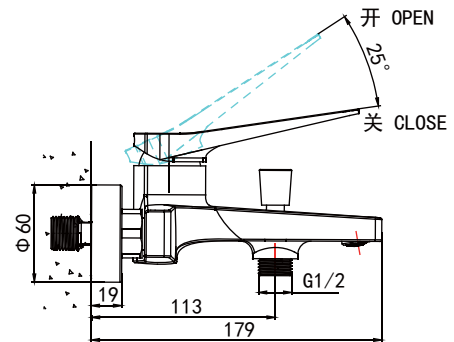

(Rough-in Dimensions):

安装尺寸图:

(Unit): mm

单位: 毫米

Pressure range: 0.1-0.5MPa

水压范围: 0.1-0.5MPa

Best to use: 0.3MPa

最优水压: 0.3MPa