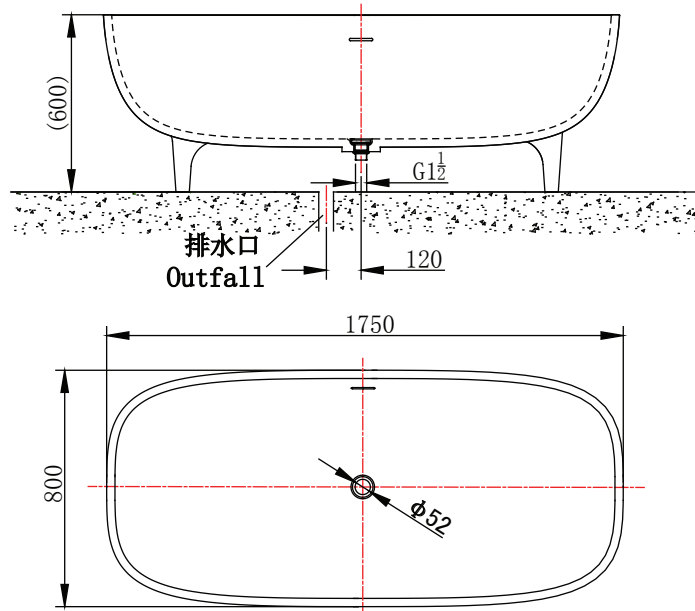

PRODUCT SPECIFICATION 产品规格书

NB26701W-1

1.75m Solid Surface Free Standing Bathtub
1.75米环保石独立浴缸

(Rough-in Dimensions):

安装尺寸图:

(Unit): mm

单位: 毫米

(Size): 1750X800X600

尺寸: 1750X800X600

Item No. 品号	NB26701W-1
Capacity 容水量	litres to overflow 300L 浴缸最大容水量300升
Available Color 颜色	White 白色
Materials 材质	Solid Surface 环保石
Shipping Package 运输包装	L(长) 1860 X W(宽)920 X H(高) 750mm (1set/1CTN 1个/1箱) G.W(毛重):173 kg

Remarks: Included Press Bath Drain ND9109W.Recommend to ND9106N brass tube (L=500mm).

备注: 包含按压浴缸去水器ND9109W, 推荐使用艺耐铜质去水器连接管ND9106N (L=500mm)。

INNOCI reserves the right to make changes or modifications on any of its products without advance notice.
INNOCI 艺耐公司保留不事先通知便改变或修改的权利