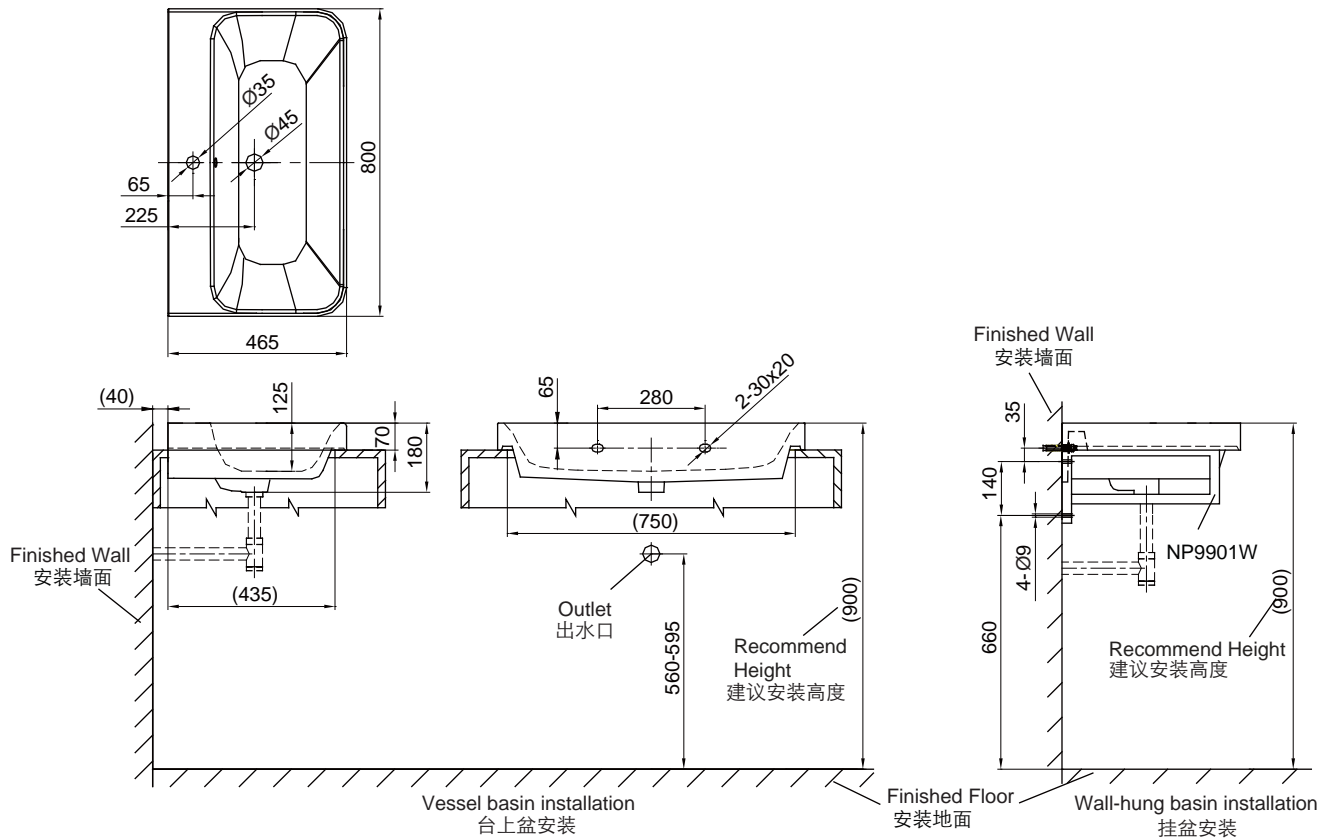

## NC2270W-1

80cm Drop-in Basin (1-Hole)  
80公分台上盆(单孔)

(Rough-in Dimensions):

安装尺寸图:

(Unit): mm

单位: 毫米

800x465x180(mm)

ItemNo. 品号	NC2270W-1
Available Color 颜色	<input checked="" type="checkbox"/> White 白色
Materials 材质	Vitreous China 陶瓷
ShippingPackage 运输包装	长(L)850X宽(W)500X高(H)230mm, 毛重(G.W):23.3kg

Remarks: Without Overflow ring, Bracket, Can match with widespread Basin Faucet; Recommend to use bracket NP9901W.  
备注: 不包含溢流环、支架, 可安装分离式龙头, 推荐使用NP9901W支架。

INNOCI reserves the right to make changes or modifications on any of its products without advance notice.