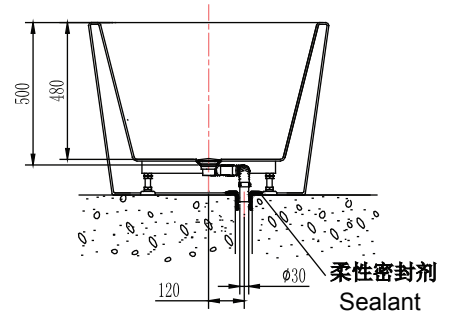

PRODUCT SPECIFICATION 产品规格书

NB25503TW-1K

1.5m Acrylic Free Standing Bathtub
1.5米薄边亚克力独立浴缸

(Rough-in Dimensions):

安装尺寸图:

(Unit): mm

单位: 毫米

(Size): 1500X800X600

尺寸: 1500X800X600

Item No. 品号	NB25503TW-1K
Capacity 容水量	litres to overflow 205L 浴缸最大容水量205升
Available Color 颜色	Black & White 黑白配
Materials 材质	Acrylic 亚克力
Shipping Package 运输包装	L(长)1540 X W(宽) 840X H(高) 650mm(1set/1CTN 1个/1箱) G.W(毛重): 52 kg

Remarks: ND9113C brass pop-up and ND9106N brass tube(L=500mm) included.Add overflow function.

备注: 包含弹跳去水器ND9113C和铜质去水器连接管ND9106N(L=500mm)。添加溢流功能。

INNOCI reserves the right to make changes or modifications on any of its products without advance notice.
INNOCI 艺耐公司保留不事先通知便改变或修改的权利