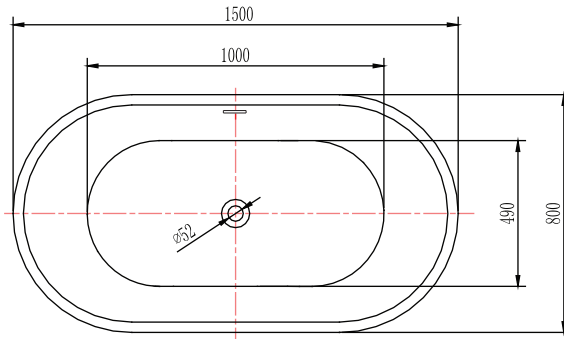

PRODUCT SPECIFICATION 产品规格书

NB25503TW-1K

1.5m Acrylic Free Standing Bathtub
1.5米薄边亚克力独立浴缸

(Rough-in Dimensions):

安装尺寸图:

(Unit): mm

单位: 毫米

(Size): 1500X800X600

尺寸: 1500X800X600

Item No. 品号	NB25503TW-1K
Capacity 容水量	litres to overflow 205L 浴缸最大容水量205升
Available Color 颜色	Black & White 黑白配
Materials 材质	Acrylic 亚克力
Shipping Package 运输包装	L(长)1540 X W(宽) 840X H(高) 650mm(1set/1CTN 1个/1箱) G.W(毛重): 52 kg

Remarks: ND9113C brass pop-up and ND9106N brass tube(L=500mm) included.Add overflow function.

备注: 包含弹跳去水器ND9113C和铜质去水器连接管ND9106N(L=500mm)。添加溢流功能。

INNOCI reserves the right to make changes or modifications on any of its products without advance notice.
INNOCI 艺耐公司保留不事先通知便改变或修改的权利